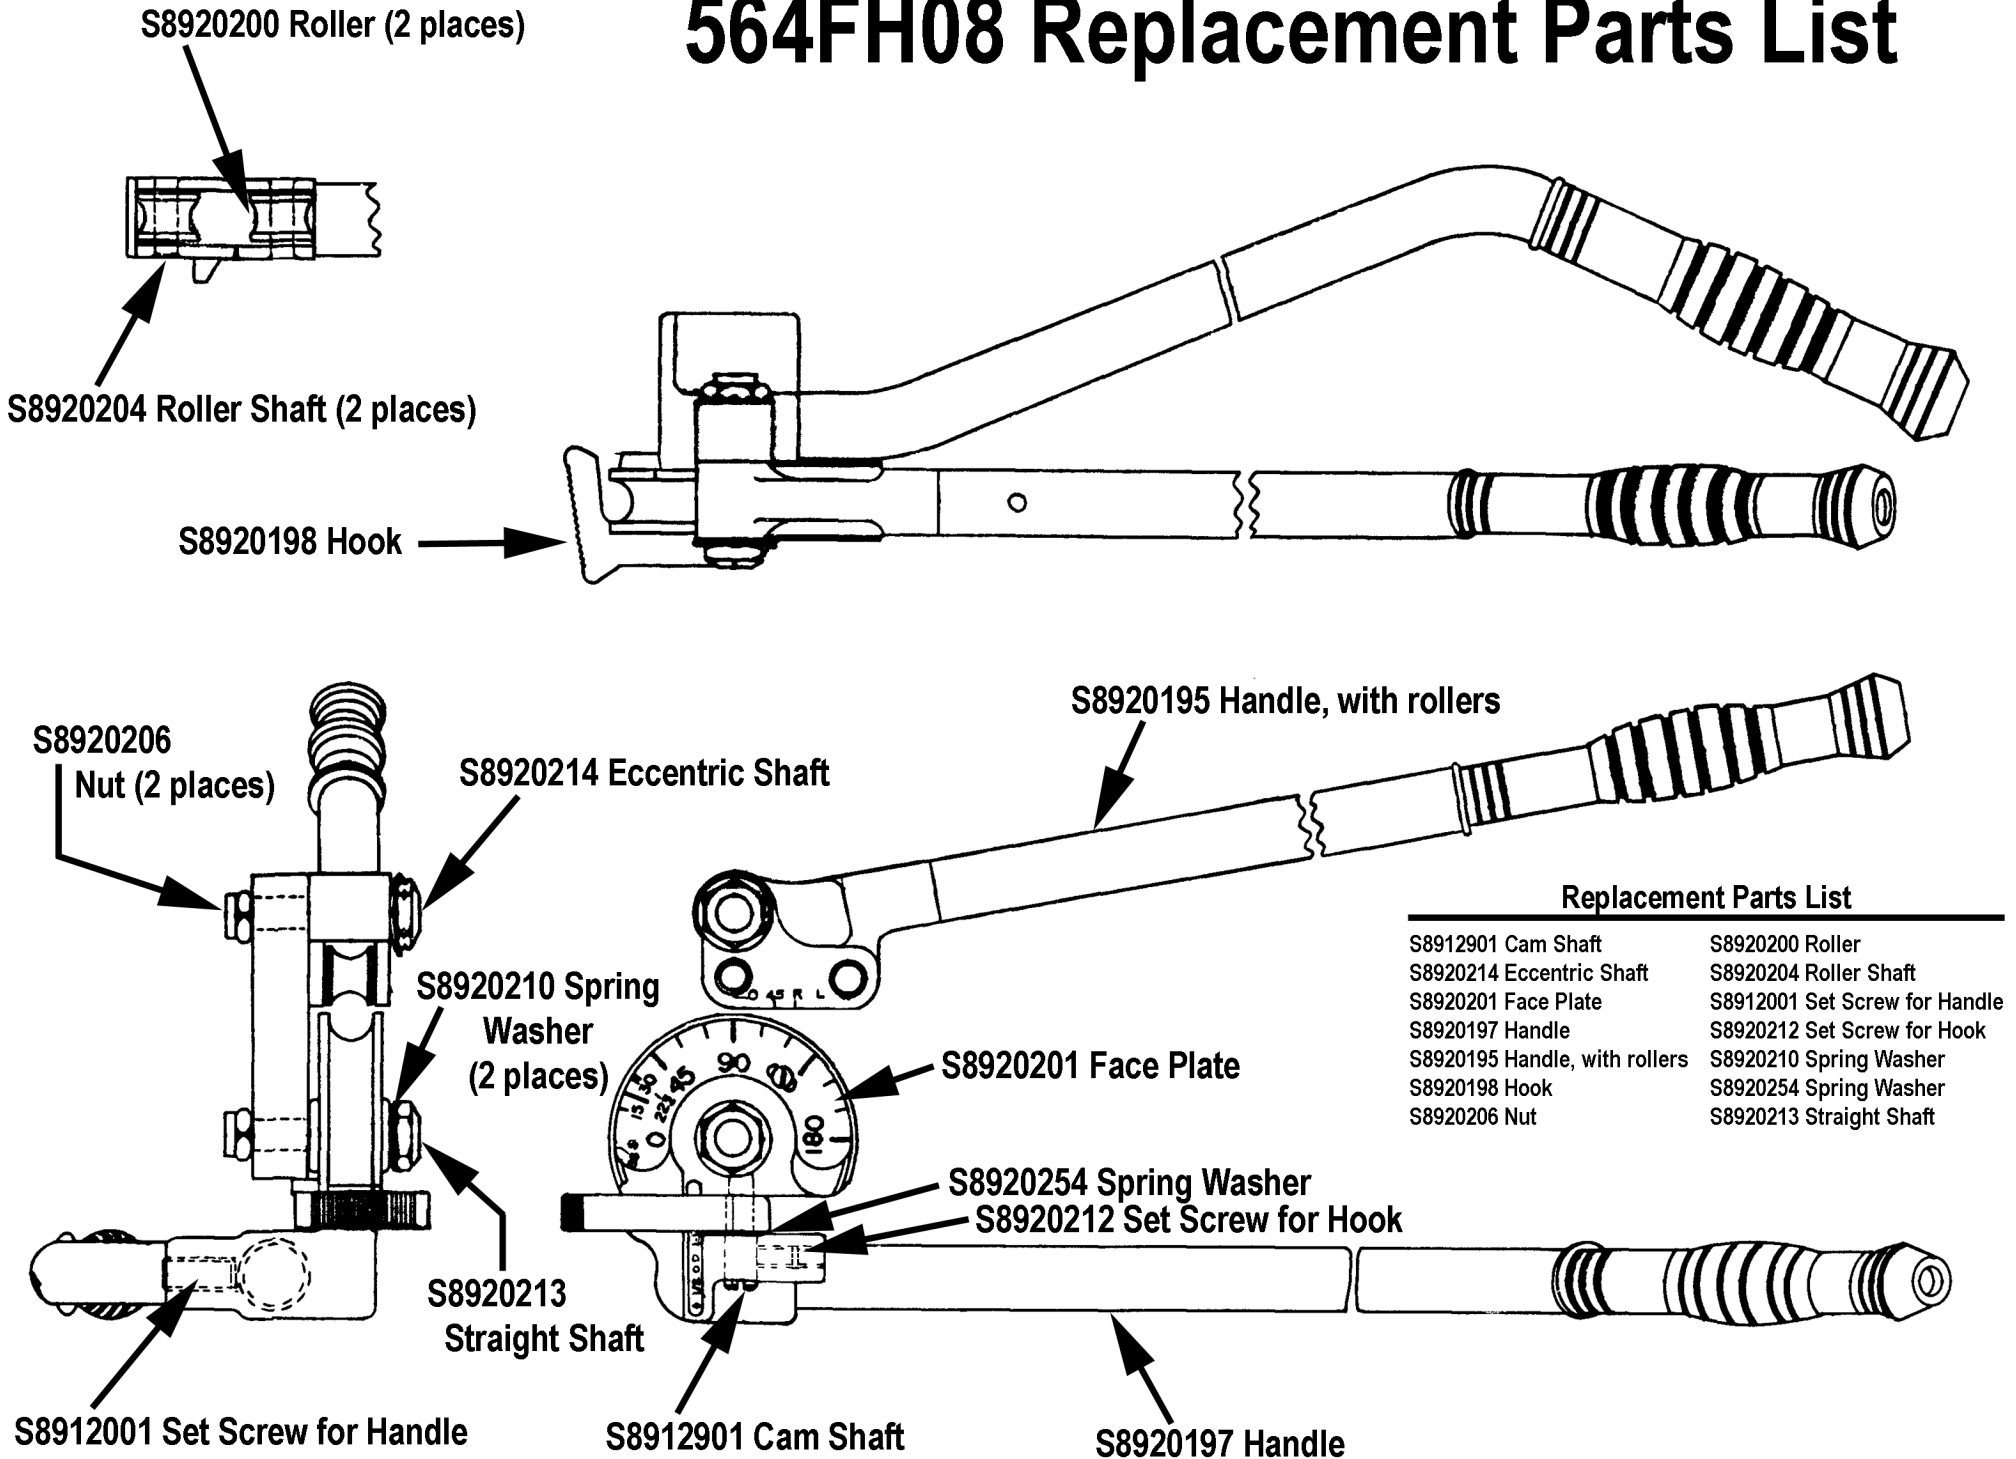

564FH08 Replacement Parts List

Replacement Parts List

S8912901 Cam Shaft	S8920200 Roller
S8920214 Eccentric Shaft	S8920204 Roller Shaft
S8920201 Face Plate	S8912001 Set Screw for Handle
S8920197 Handle	S8920212 Set Screw for Hook
S8920195 Handle, with rollers	S8920210 Spring Washer
S8920198 Hook	S8920254 Spring Washer
S8920206 Nut	S8920213 Straight Shaft